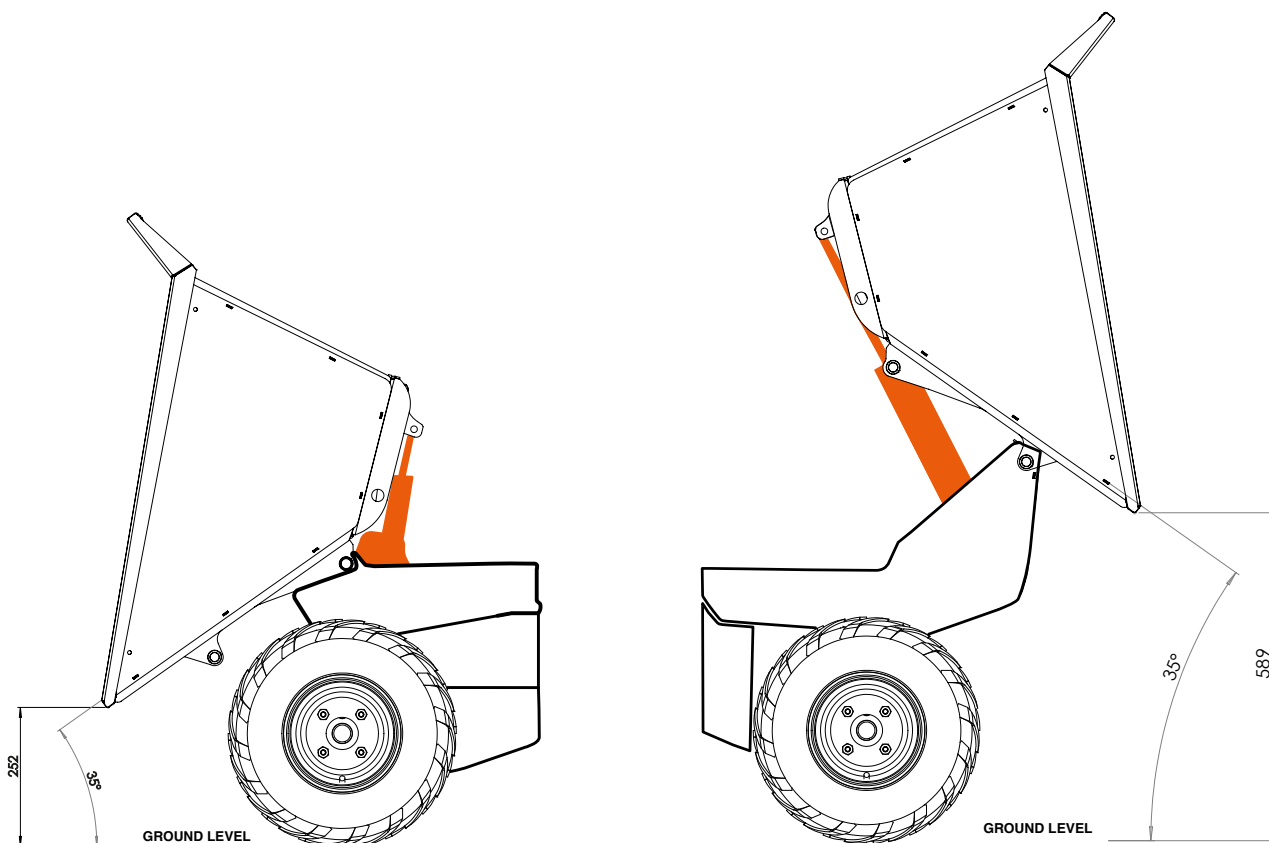

Model TRUXTA 450 (Electric Only)	Power Tip	Power Tip Plus
Truxta Skip discharge height mm	252	589
Truxta Skip discharge angle	35°	35°

A 12 month warranty is applicable on all Tufftruk machines.

We reserve the right to change specification without prior notice.

Tufftruk
smart equipment

Tufftruk Limited Unit 5, Prince Street Business Park,
Prince Street, Leek, Staffordshire ST13 6DB Great Britain

T: +(44) 01298 84687 E: sales@tufftruk.co.uk www.tufftruk.co.uk